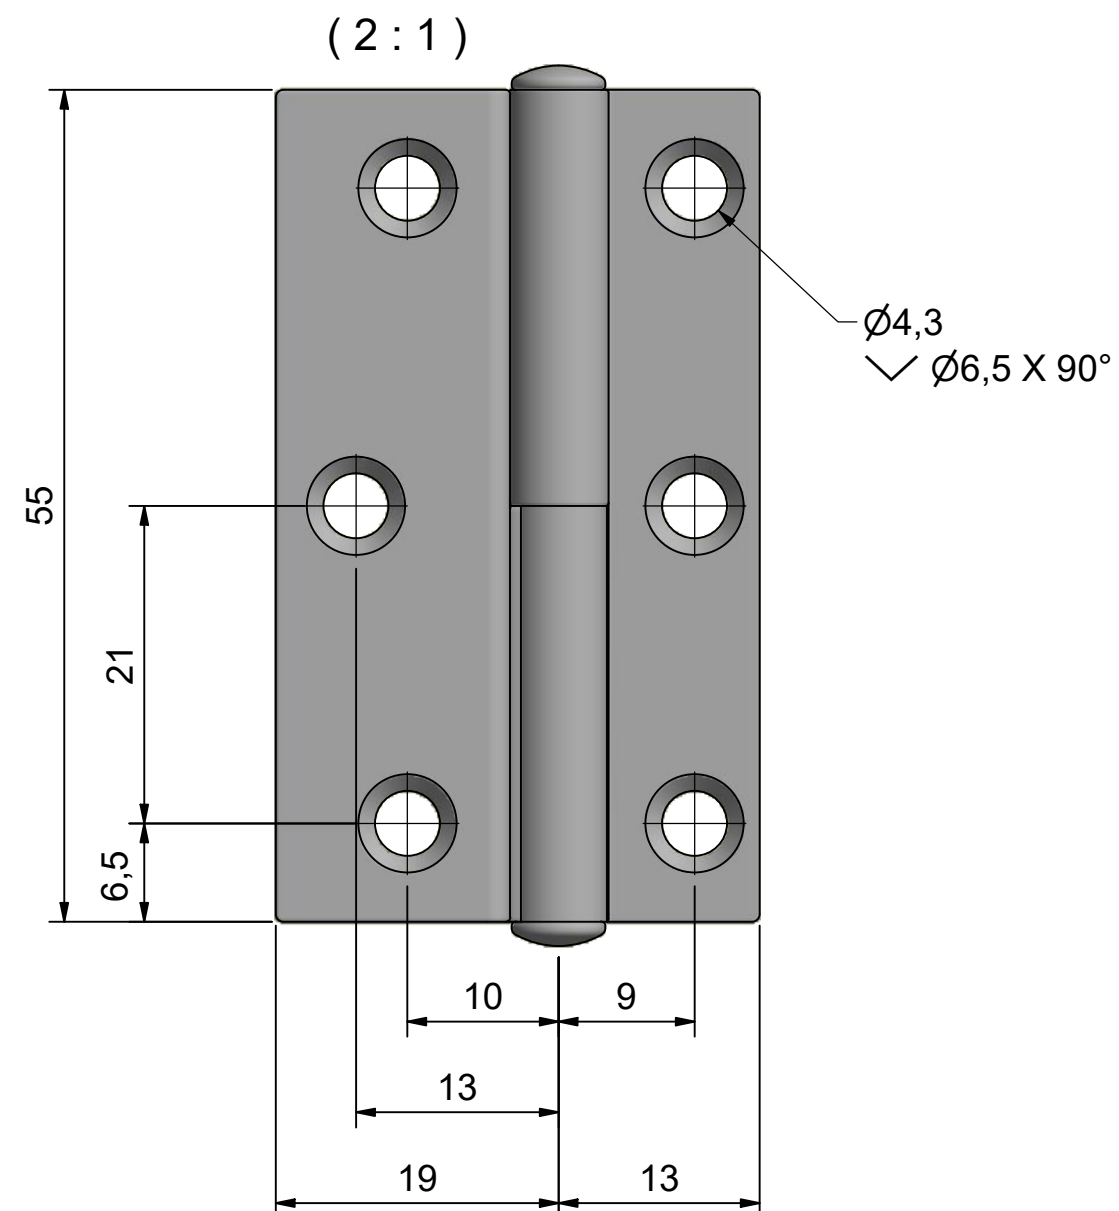

Item no.	Description	Material	Surface treatment
443355	Right handed	AISI 304	Electro polished
443356	Left handed	AISI 304	Electro polished
443365	Right handed	Brass	Polished
443366	Left handed	Brass	Polished

Right handed
443355
443365

Left handed
443356
443366