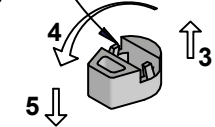

## Wiper motor | W5 Installation Instructions

Before installation please read these instructions.

- Motor 12VDC / 24VDC
- Adjustable sweep 90° / 110°
- 1 speed (40 Sweeps/minutes)
- Adjustable left or right selfparking
- 12V/24V
- Fuse 3A
- Blade / Arm - Max 355 / 355