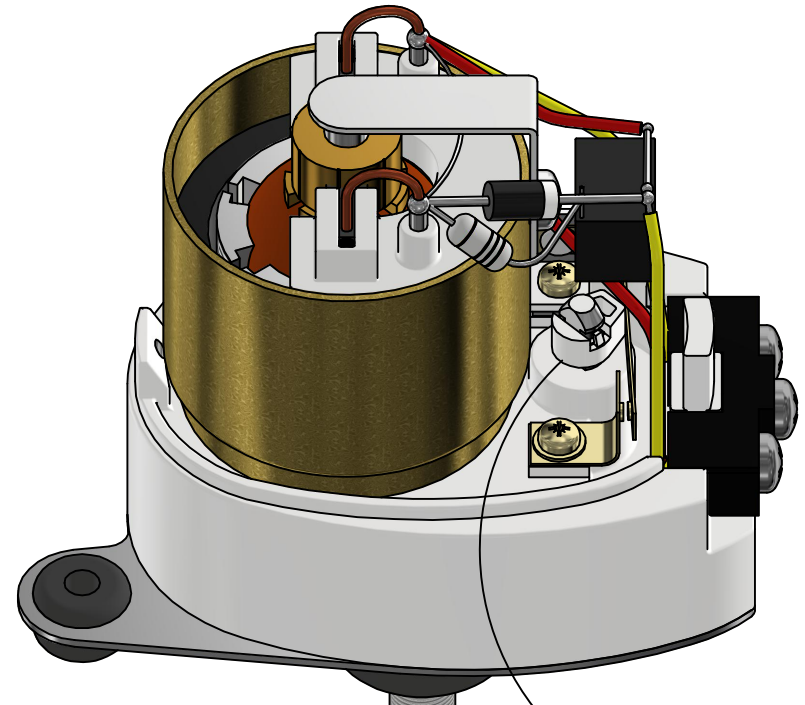

Item no.	Volt
521001	12
521002	24

#### Accessories

Wiper arm 520100

Blade 520911

250220/LW

## Wiper motor | W5 Installation Instructions

Before installation please read these instructions.

- Motor 12VDC / 24VDC
- Adjustable sweep 90° / 110°
- 1 speed (40 Sweeps/minutes)
- Adjustable left or right selfparking
- 12V/24V
- Fuse 3A
- Blade / Arm - Max 355 / 355