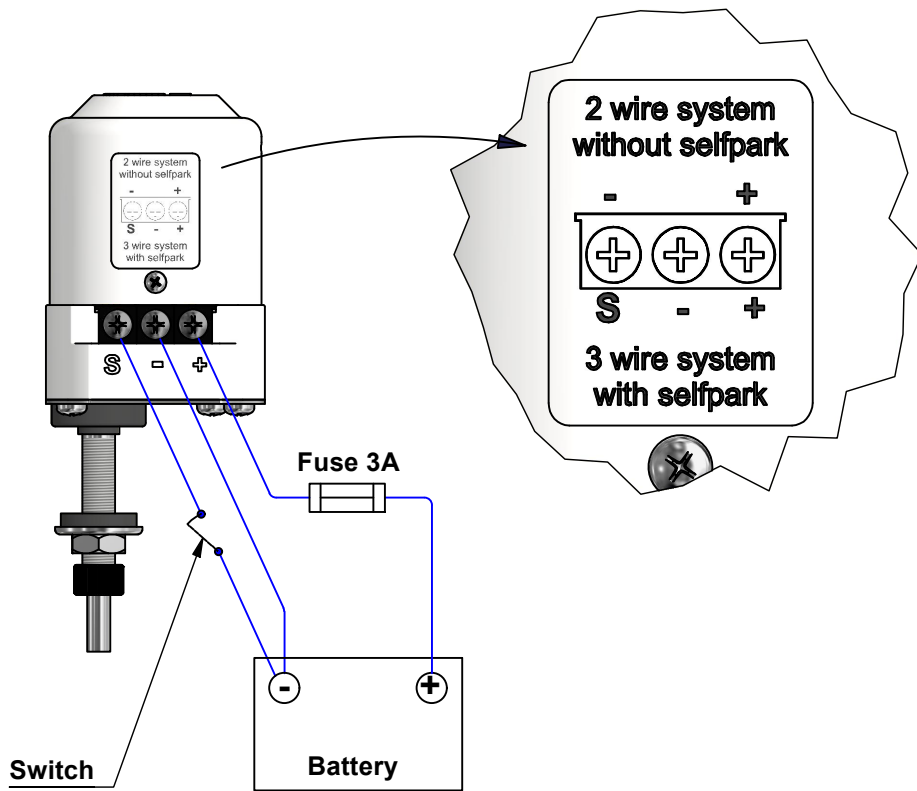

## Wiper motor | W5 Installation Instructions

Before installation please read these instructions.

- Motor 12VDC / 24VDC
- Adjustable sweep 90° / 110°
- 1 speed (40 Sweeps/minutes)
- Adjustable left or right selfparking
- 12V/24V
- Fuse 3A
- Blade / Arm - Max 355 / 355

**To change the the parking position.**

- 3 Remove the angle plate part
- 4 Rotate the angle plate part (180°)
- 5 Push the angle plate part back to position

**To switch sweep angle position.**

- 1 Remove the 4 screws and plate
- 2 110° / 90°