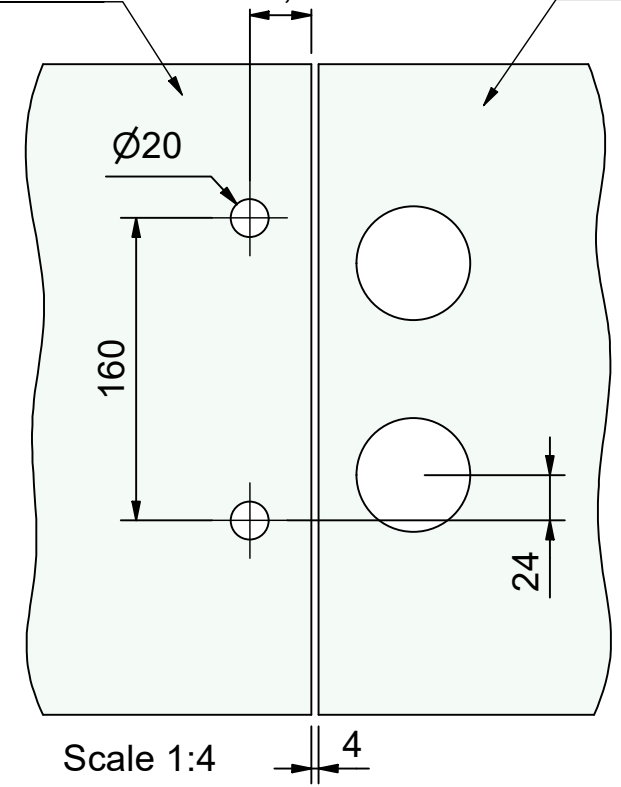

For Assa 565
 865035 (grey)
 865036 (black)

For Assa 310/721
 865037 (grey)
 865038 (black)

Cut out for strike box 32,5 Cut out for lock RG-470

Scale 1:4

Scale 1:2

How to assembly.
 1. Press box and cover hard to the glass with for example a clamp.
 2. While in press tighten both screws hard and release the clamp.