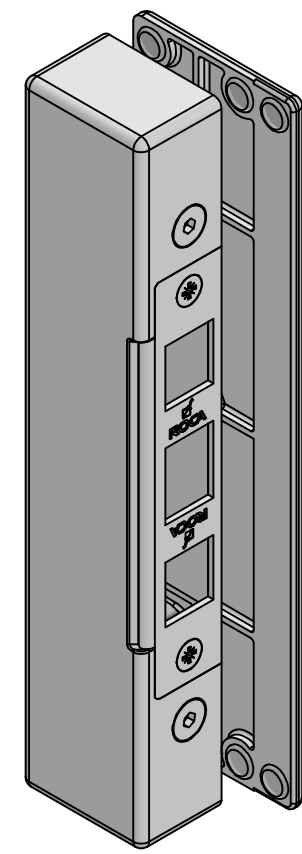

For Assa 565
 865035 (grey)
 865036 (black)

For Assa 310/721
 865037 (grey)
 865038 (black)

Cut out for strike box 32,5 Cut out for lock RG-470

Scale 1:4

Scale 1:2

How to assembly.
 1. Press box and cover hard to the glass with for example a clamp.
 2. While in press tighten both screws hard and release the clamp.