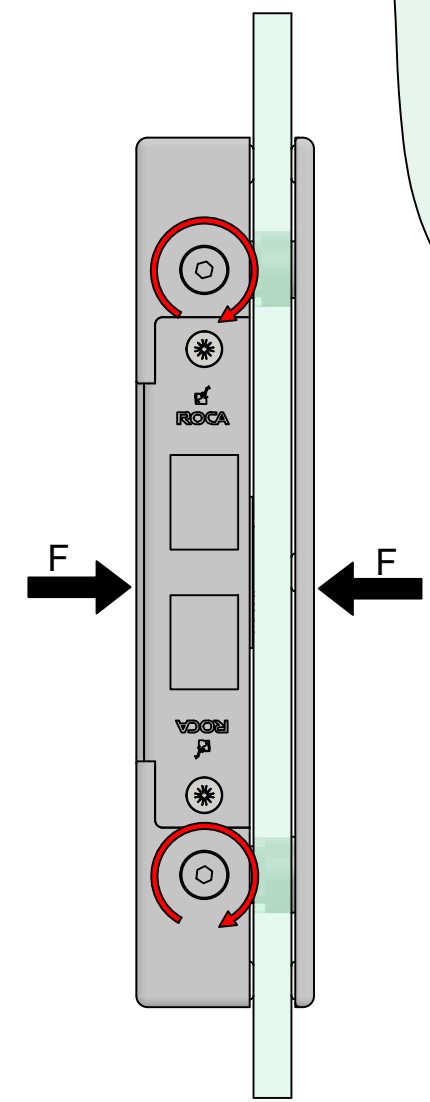

For Assa 565
 865035 (grey)
 865036 (black)

For Assa 310/721
 865037 (grey)
 865038 (black)

Cut out for strike box 32,5 Cut out for lock RG-470

Scale 1:4

Scale 1:2

How to assembly.
 1. Press box and cover hard to the glass with for example a clamp.
 2. While in press tighten both screws hard and release the clamp.