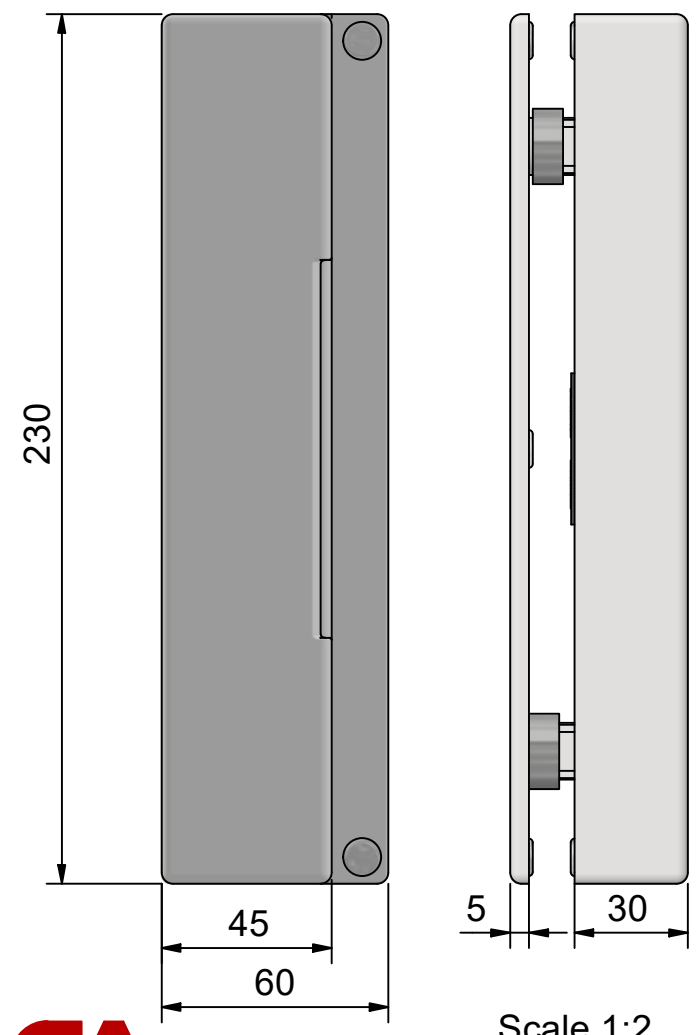

For Assa 565
 865035 (grey)
 865036 (black)

For Assa 310/721
 865037 (grey)
 865038 (black)

Cut out for strike box 32,5 Cut out for lock RG-470

Scale 1:4

Scale 1:2

How to assembly.
 1. Press box and cover hard to the glass with for example a clamp.
 2. While in press tighten both screws hard and release the clamp.