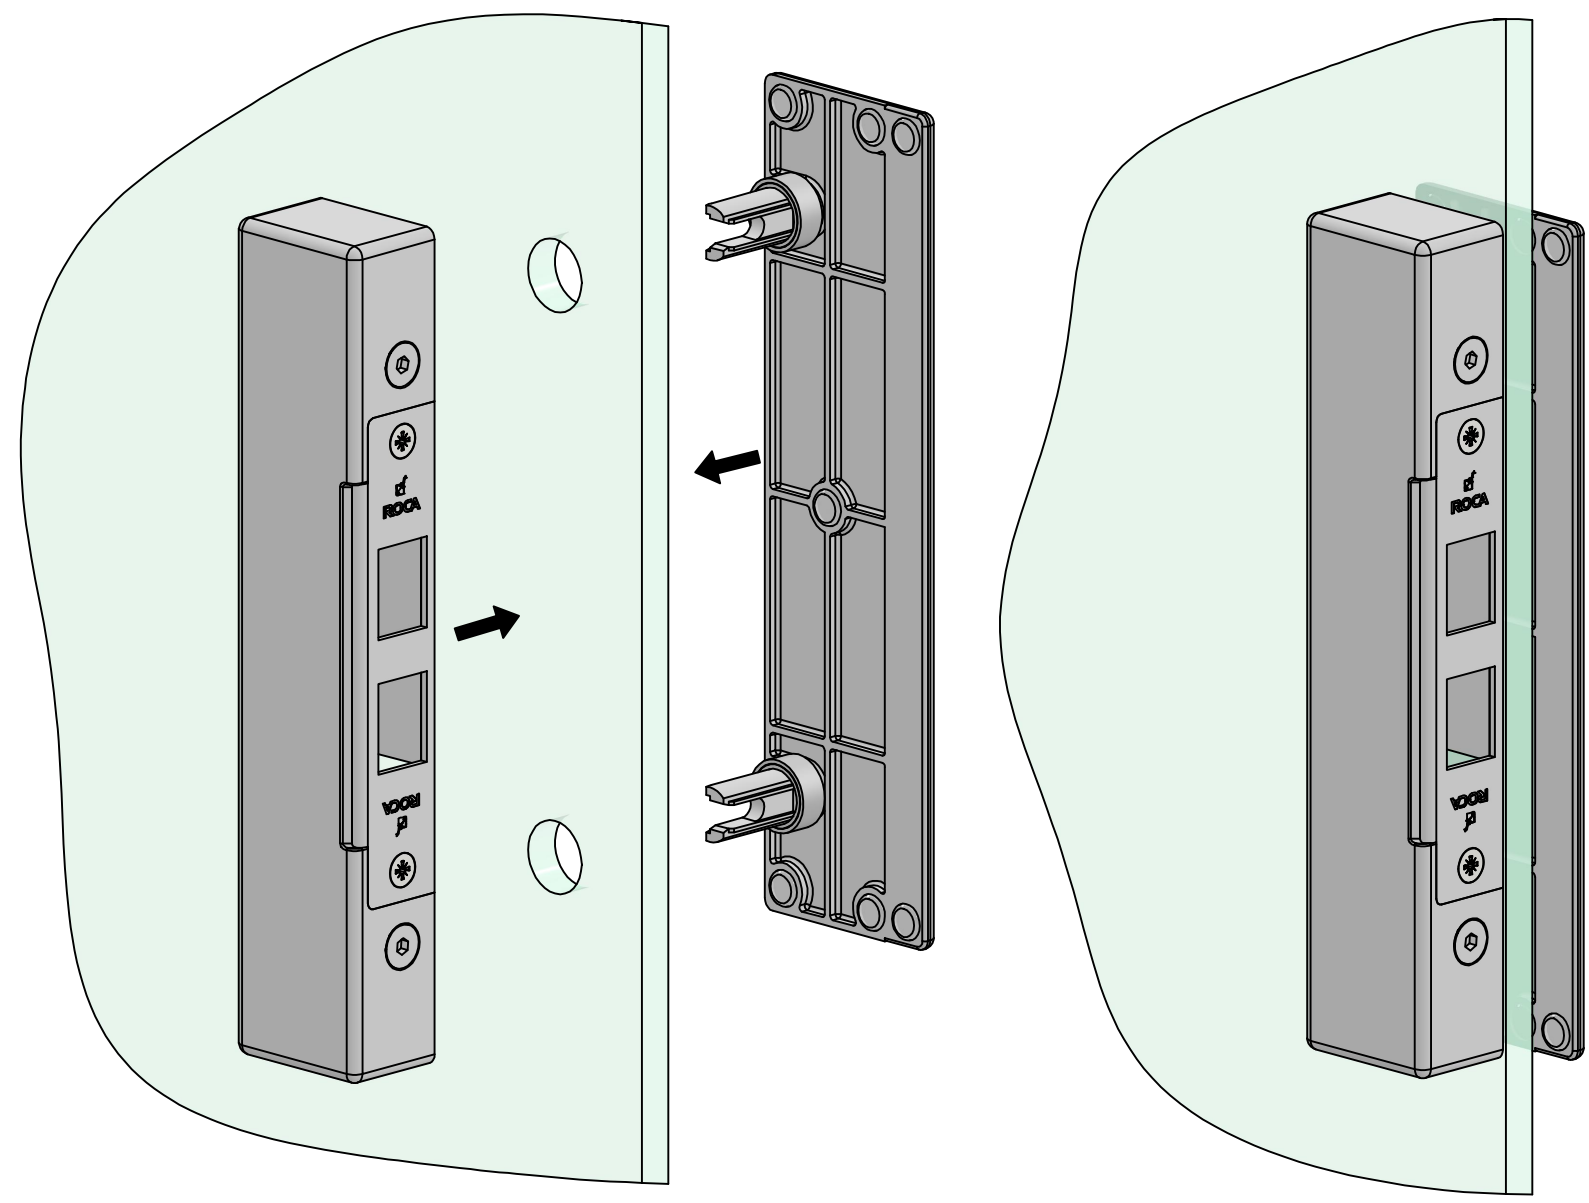

For Assa 565
 865035 (grey)
 865036 (black)

For Assa 310/721
 865037 (grey)
 865038 (black)

Cut out for strike box 32,5 Cut out for lock RG-470

Scale 1:4

Scale 1:2

How to assembly.
 1. Press box and cover hard to the glass with for example a clamp.
 2. While in press tighten both screws hard and release the clamp.