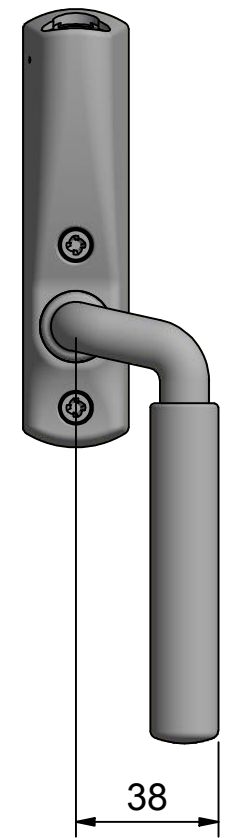

Left

Straight

Right

\*Spindle size as standard is 8x8 and 70mm long. Other dimensions available on request.