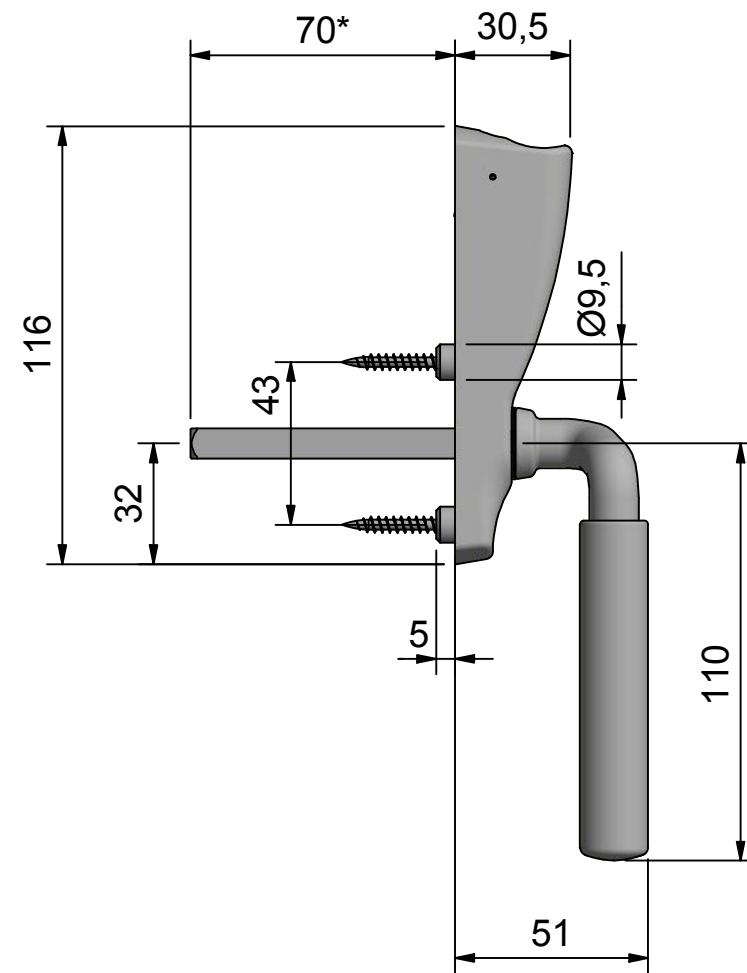

Left

Straight

Right

\*Spindle size as standard is 8x8 and 70mm long. Other dimensions available on request.