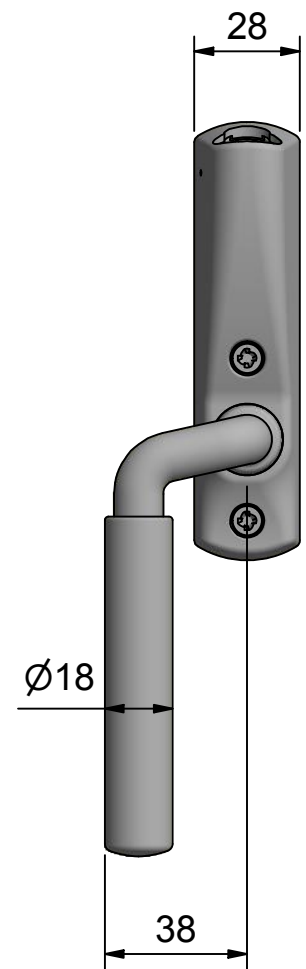

Left

Straight

Right

\*Spindle size as standard is 8x8 and 70mm long. Other dimensions available on request.