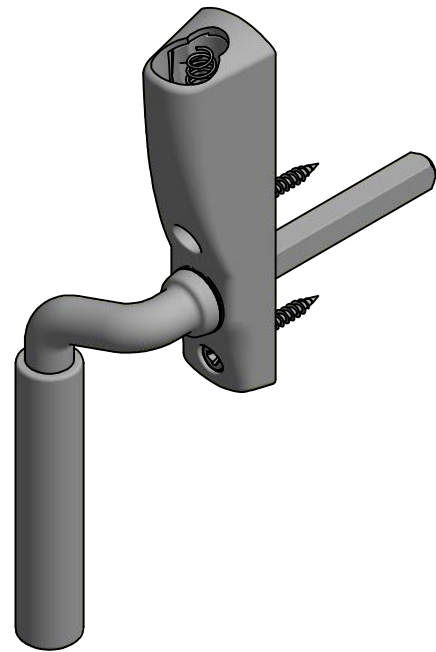

Left

Straight

Right

\*Spindle size as standard is 8x8 and 70mm long. Other dimensions available on request.