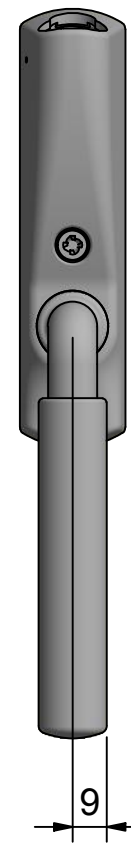

Left

Straight

Right

\*Spindle size as standard is 8x8 and 70mm long. Other dimensions available on request.